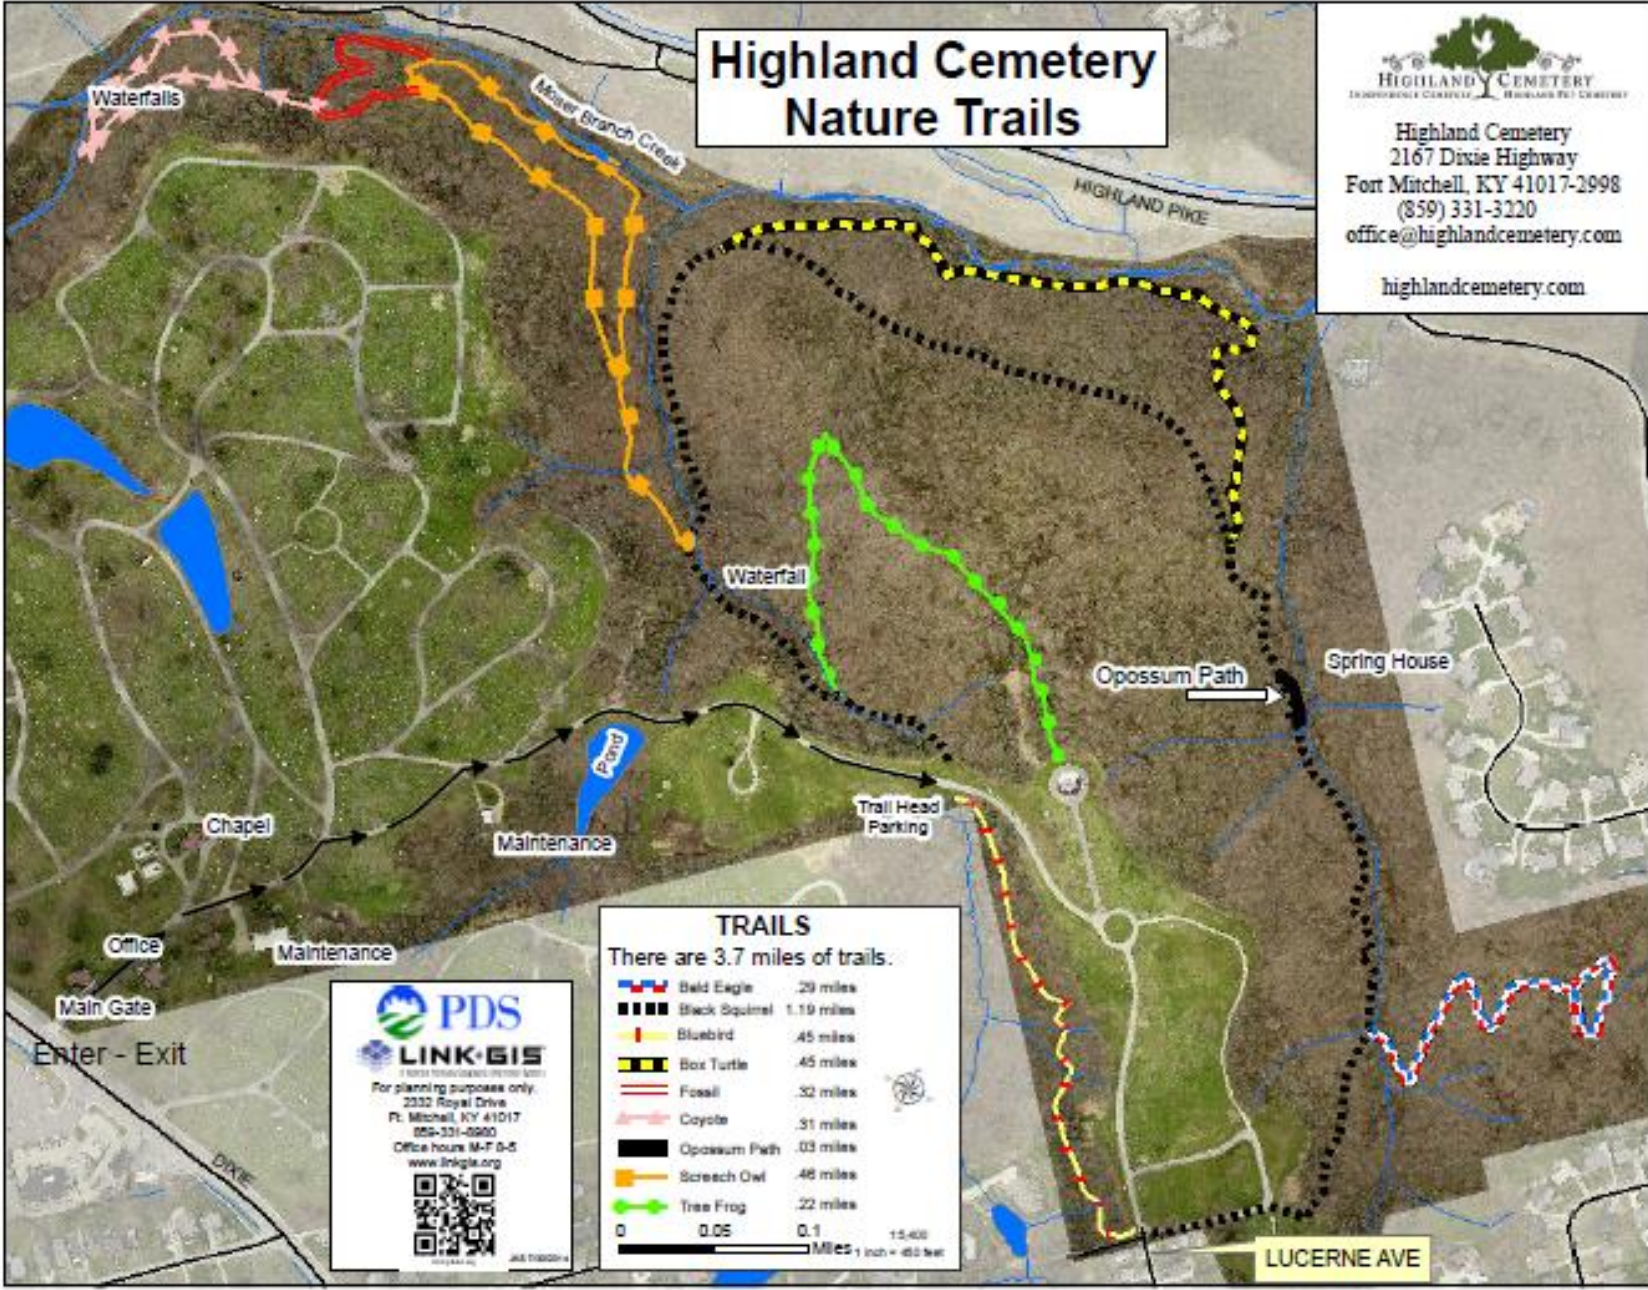

Highland Cemetery Nature Trails

Highland Cemetery
 2167 Dixie Highway
 Fort Mitchell, KY 41017-2998
 (859) 331-3220
 office@highlandcemetery.com

highlandcemetery.com

TRAILS
 There are 3.7 miles of trails.

	Bald Eagle	.29 miles
	Black Squirrel	1.19 miles
	Bluebird	.45 miles
	Box Turtle	.45 miles
	Fossil	.32 miles
	Coyote	.51 miles
	Opossum Path	.03 miles
	Screech Owl	.46 miles
	Tree Frog	.22 miles

0 0.05 0.1 15:40
 Miles 1 inch = 400 feet

PDS
LINK-GIS
 For planning purposes only.
 2332 Royal Drive
 Ft. Mitchell, KY 41017
 859-331-0900
 Office hours M-F 9-5
 www.linkgis.org

JAN 10/2014